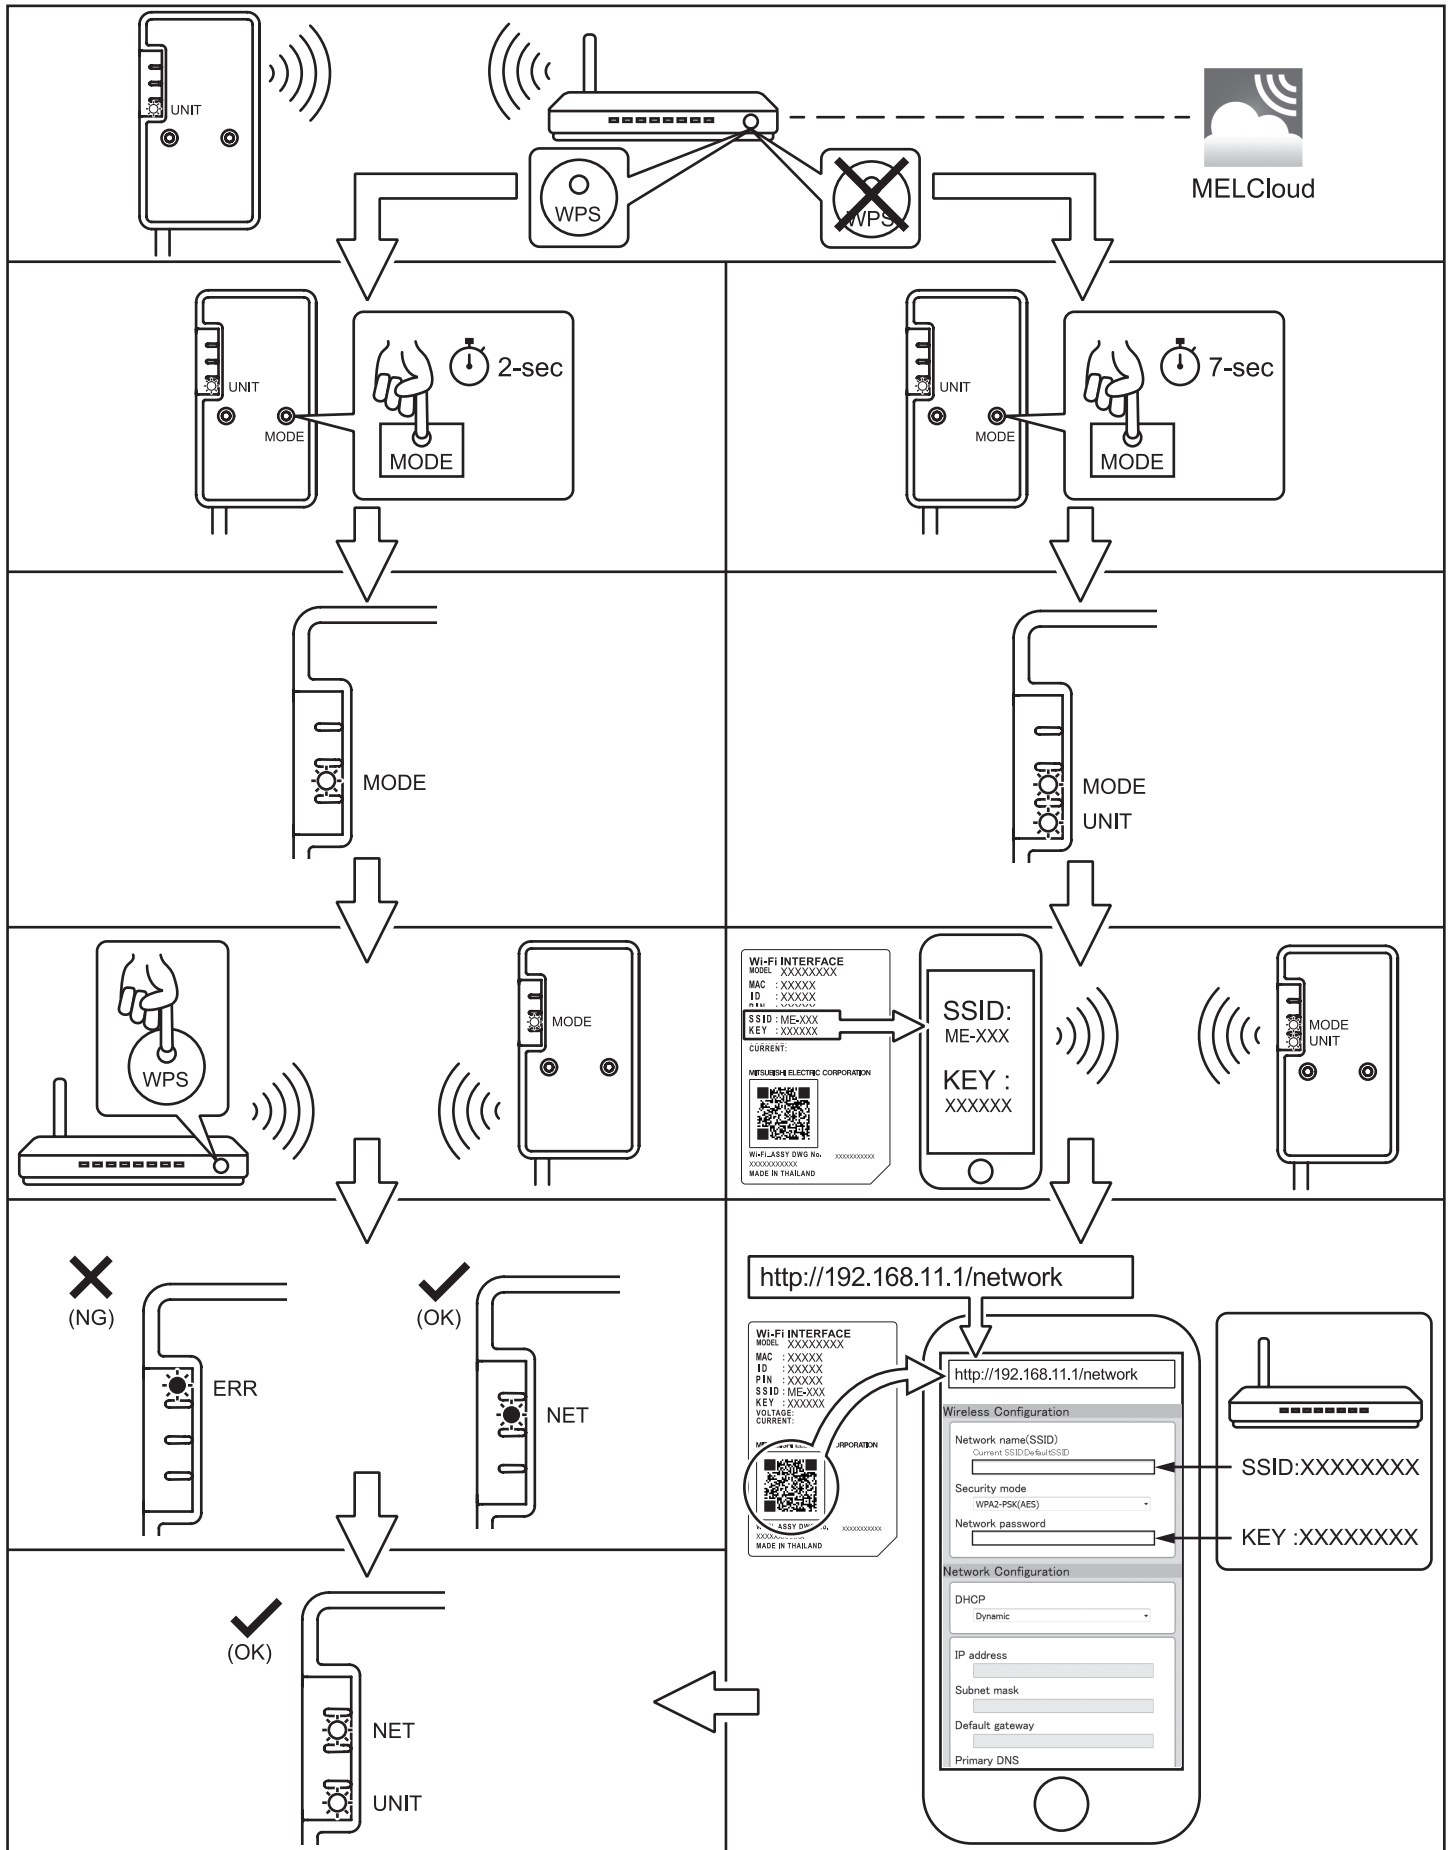

# Wi-Fi INTERFACE SETUP QUICK REFERENCE GUIDE

Before setting up, read the Safety precautions on the INSTALLATION MANUAL and INSTRUCTION BOOK.

For SETUP MANUAL and MELCloud User Manual, please go to the website below.  
http://www.melcloud.com/Support

## SETUP

☀ ON    ⚙ Flashing

# Troubleshooting

<p>ERR: OFF NET: OFF</p> 		<p>Try pairing the Wi-Fi interface with the Router.</p>
<p>ERR: Flash (Every 0.5-sec)</p> 	 <p>IP address</p>	<p>Check DHCP settings of the Router. or Check IP address settings of the Wi-Fi interface.</p>
<p>ERR: Flash (Every 1 sec)</p> 	 <p>DNS</p>	<p>Check DNS settings of the Router. or Check DNS address settings of the Wi-Fi interface.</p>
<p>ERR: Flash (Twice every 5 sec)</p> 	 <p>Internet</p>	<p>Check if the Router is connected to the Internet.</p>
<p>MODE: Flash (Once every 5 sec)</p> 	 <p>The Wi-Fi interface is set to Access point mode</p>	<p>Push MODE switch of the Wi-Fi interface for 7 seconds. Try pairing the Router again if the Wi-Fi interface is not connected.</p>