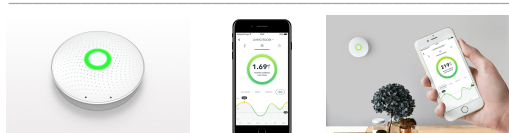

DOWNLOADS

Radon is the number one cause of lung cancer among non-smokers. Radon gas kills more than 6 x the amount of people than home fires and carbon monoxide poisoning combined. Radon gas can be found everywhere and fluctuates daily. Every home needs a radon detector.

NOT JUST A RADON DETECTOR

Wave will provide you with detailed information about radon, temperature and humidity levels right on your phone. View daily, weekly, monthly and yearly measurements in the mobile app. Use the data to take the necessary steps to protect your home and loved ones from the dangers of radon gas. 2 AA batteries will provide you with approximately 1.5 years of peace of mind.

EASY INSTALLATION

All you need to do is screw in the mount plate with the single screw (included), download the app, pull the battery tab and follow instructions in the app.

FUNCTIONS

Overall air quality using Radon, Temperature, and Humidity.
Free mobile app. ios and android
Proximity detection: Green, yellow, red
Visual Alerts: color scheme
In app and Email notifications

SPECIFICATIONS

RADON TECH

Radon sampling: Passive diffusion chamber
Detection method: Alpha spectrometry
Operation environment: 4°C to +40°C
Measurement range: 0-9999 Bq/m³
Accuracy:
After 7 days: 1 Std. < 12%
After 1 month: 1 Std. < 9%

PRODUCT CODES

EAN: 7090031129002
SKU: 2900

PACKAGE UNIT WEIGHT

433 grams

PACKAGE DIMENSIONS

156 x 156 x 62 mm

FREE APP

No subscription fee
App available on App store/Google Play
Free access to Wave data

COMPATIBILITY

iOS 9.0 or later
Android 5.0 or later

REQUIREMENTS

Smartphone or tablet supporting Bluetooth

CHECK YOUR RADON LEVELS INSTANTLY

Accessing your radon levels in real time is necessary to minimize the potential health effects. Know your levels by using the free mobile app or by waving your hand in front of the device to receive a color code. These color codes are easy to understand, making it a device for all ages. Green: Good. Air quality is good, radon is low. Yellow: Warning. Air quality could be better, open a window. Red: Danger. Air quality is not good, radon levels are high.

NOTIFICATIONS

Wave will notify you on your mobile phone or tablet when you are within range of the unit. Also receive notifications via email when Radon levels are too high.

PACKAGE CONTENTS

Radon detector
2 AA batteries
Instruction Manual
Mounting screw